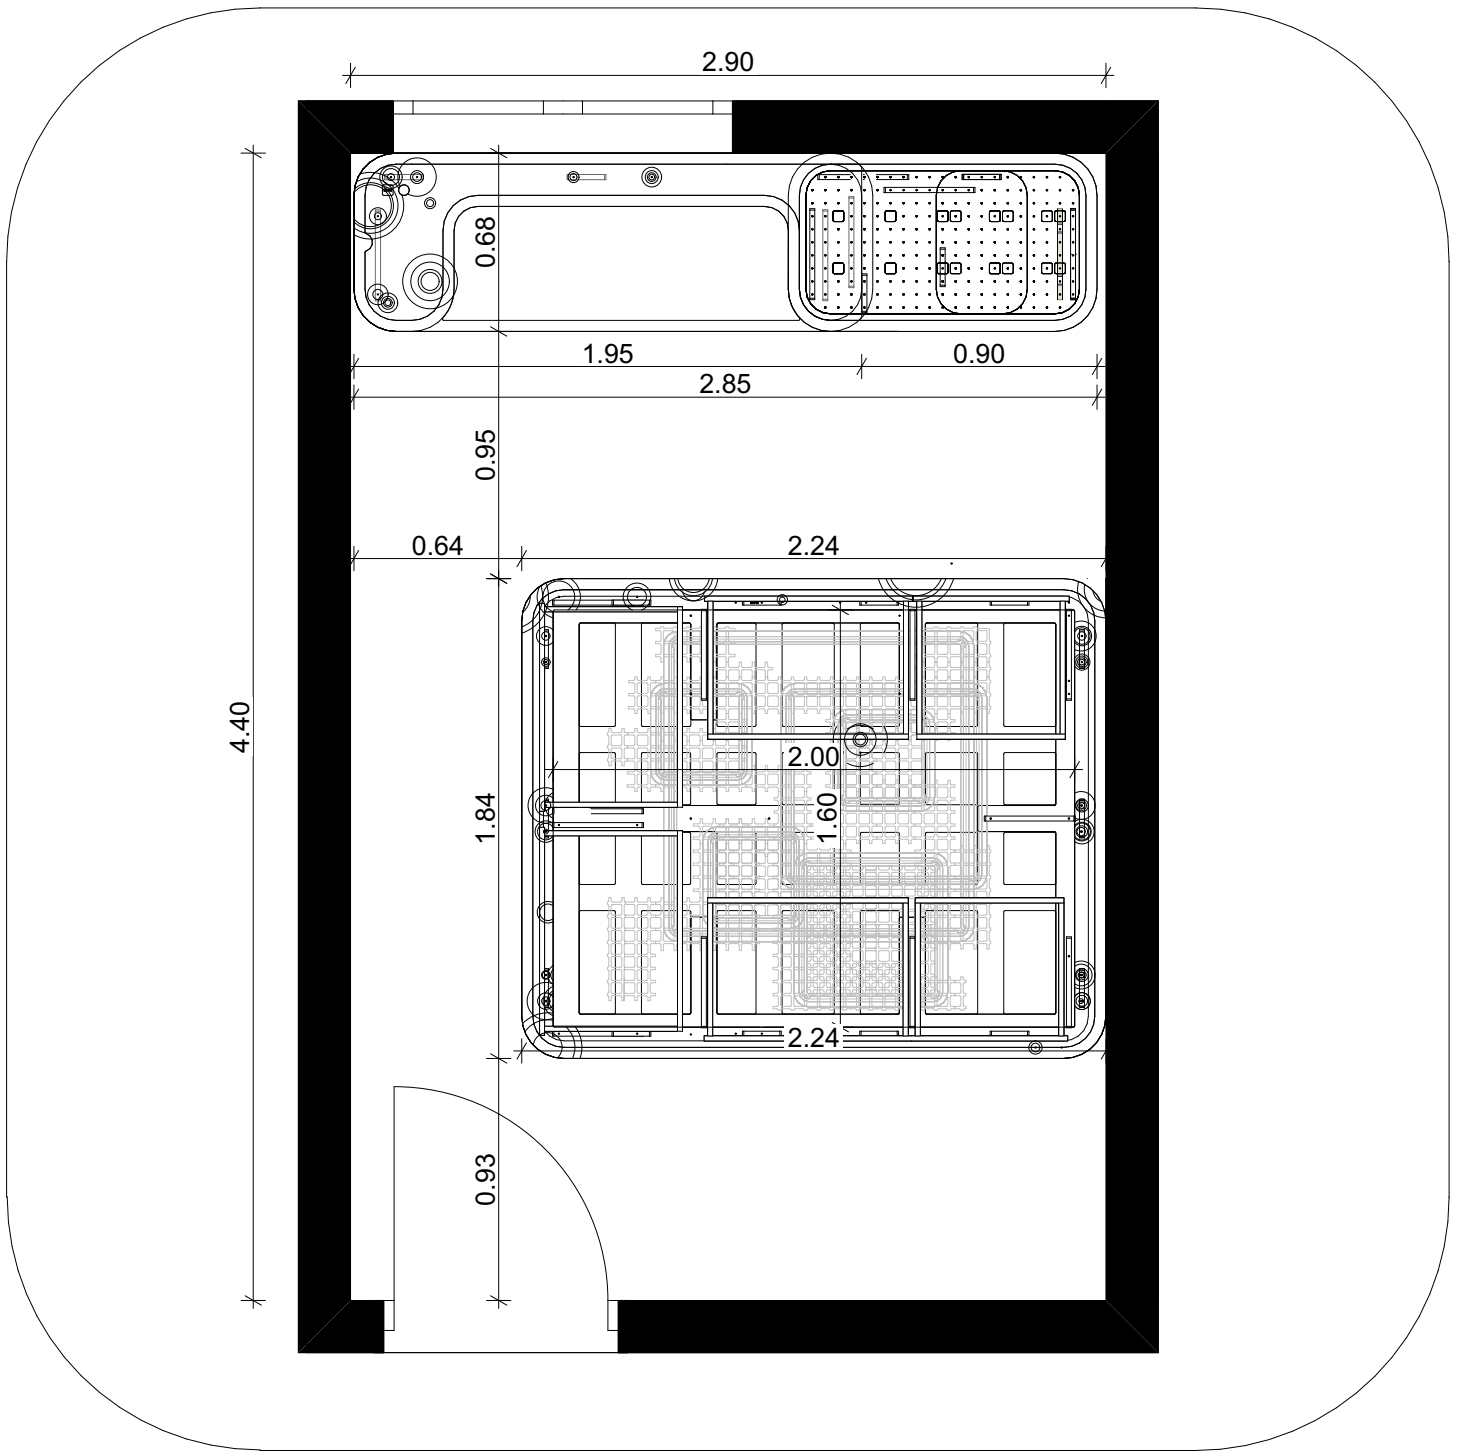

we live

ELONI