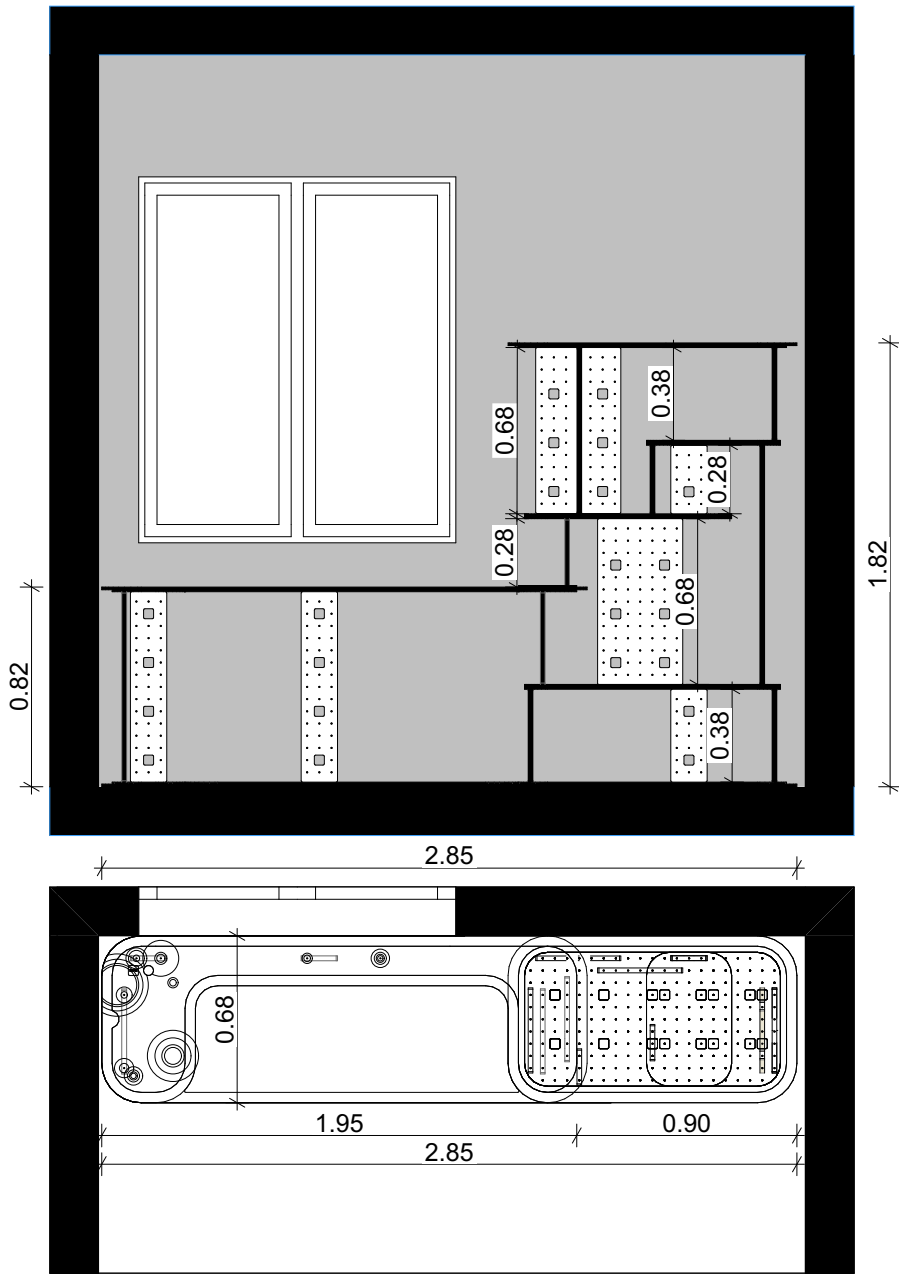

we live

ELONI